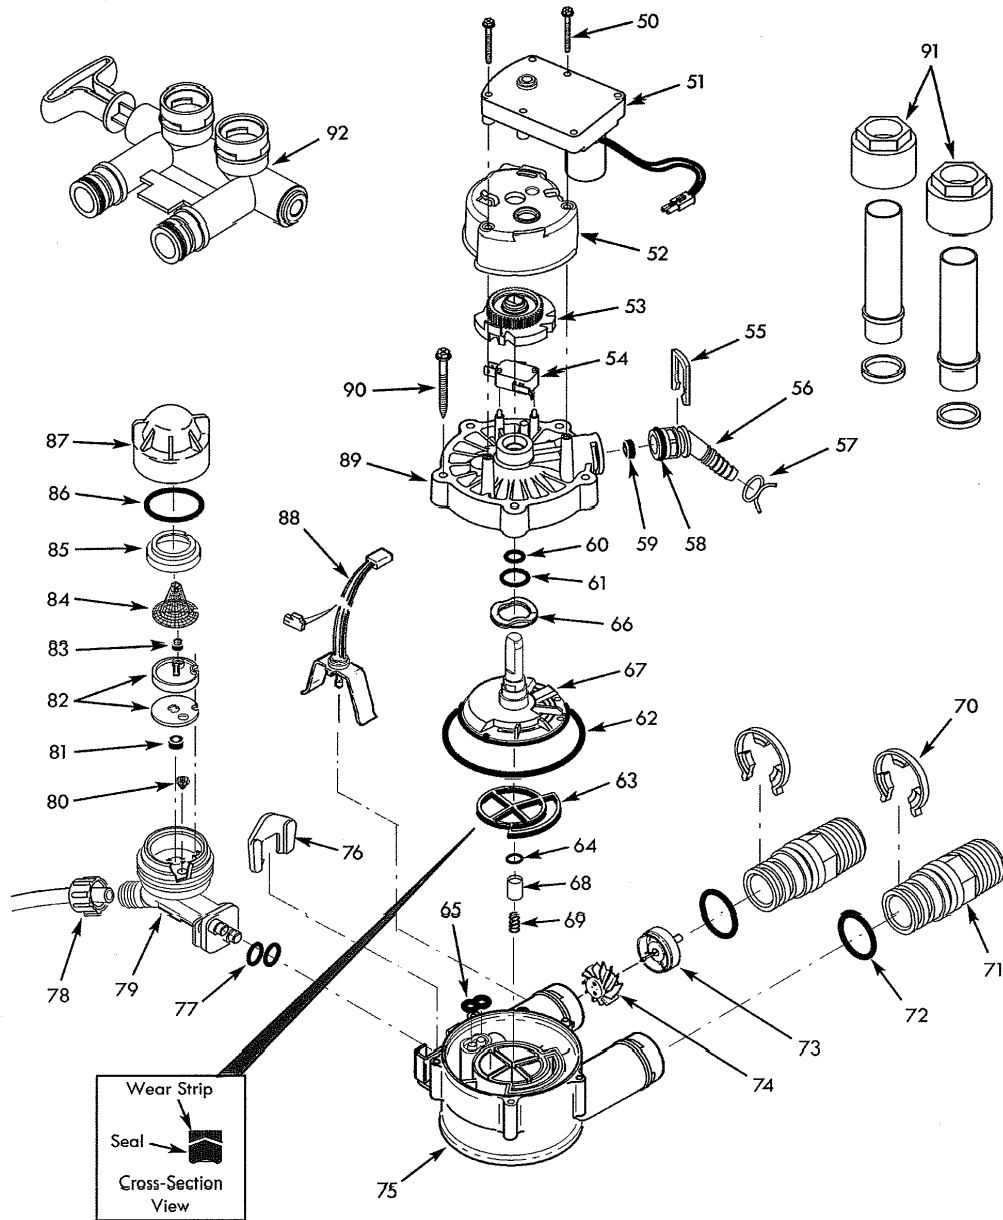

Official Kenmore Elite 625386200 water softener parts

 searspartsdirect.com/model/54zytk7qyr-000583/kenmore-elite-625386200-water-softener-parts

CLICK ANYWHERE on THIS PAGE TO RETURN to Kenmore (Sears) WATER SOFTENERS at [InspectApedia.com](https://www.inspectapedia.com)

Save model to your account

Click here to save this model to your account to search and finds parts faster!

Model #625386200 Official Kenmore Elite water softener

Here are the diagrams and repair parts for Kenmore Elite 625386200 water softener, as well as links to manuals and error code tables, if available.