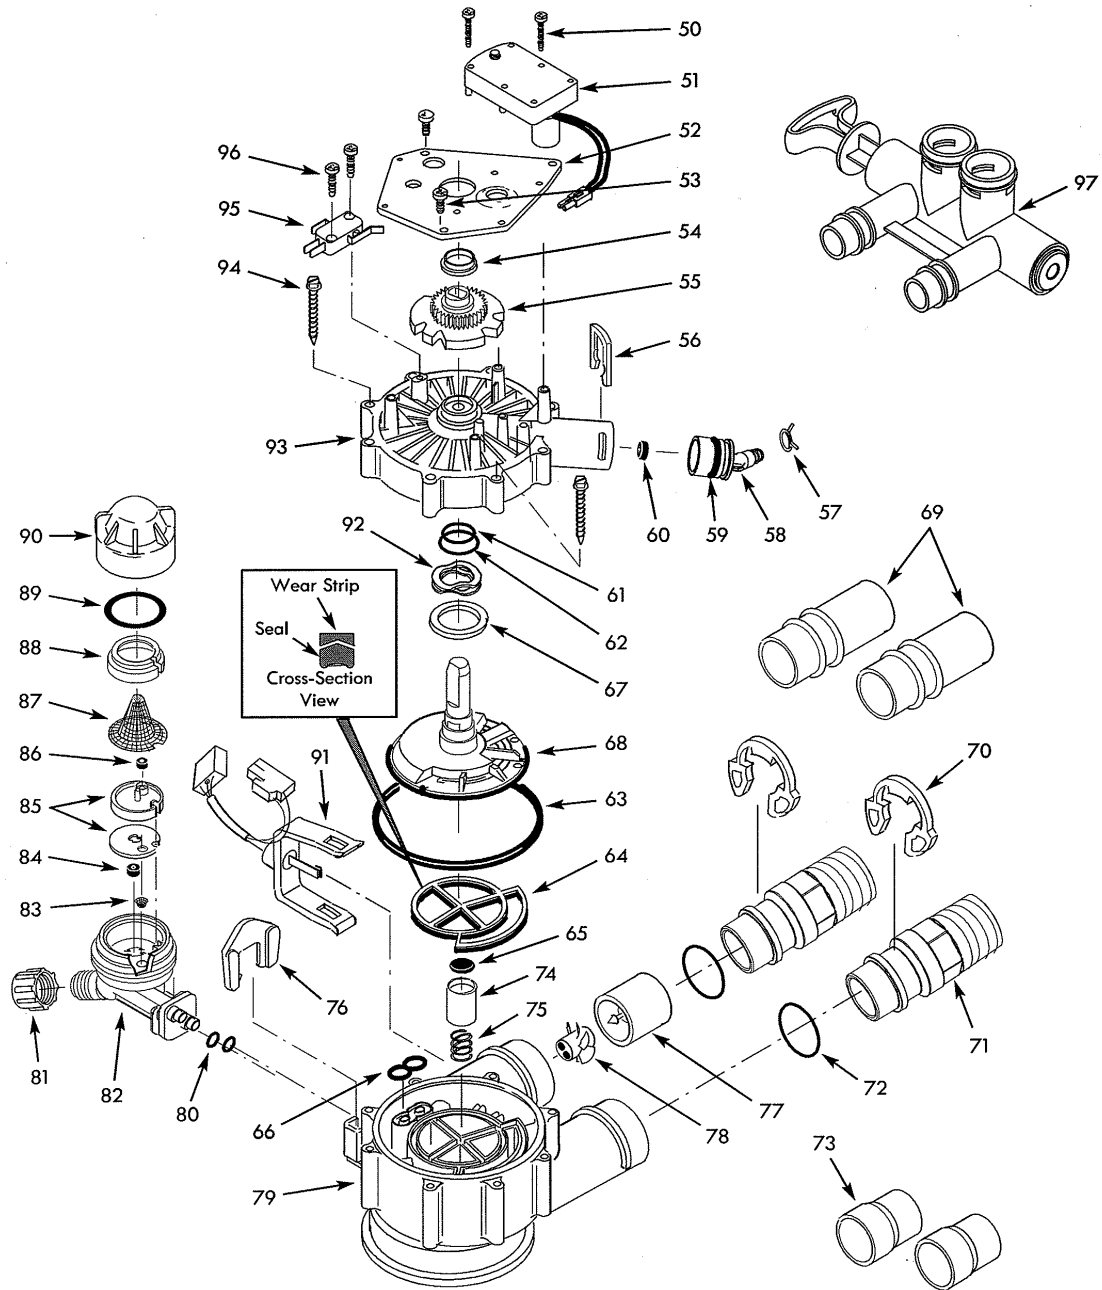

# Official Kenmore Elite 625385200 water softener parts

[searspartsdirect.com/model/6azhlnrg7h-000583/kenmore-elite-625385200-water-softener-parts](https://searspartsdirect.com/model/6azhlnrg7h-000583/kenmore-elite-625385200-water-softener-parts)

## Model #625385200 Official Kenmore Elite water softener

Here are the diagrams and repair parts for Kenmore Elite 625385200 water softener, as well as links to manuals and error code tables, if available.