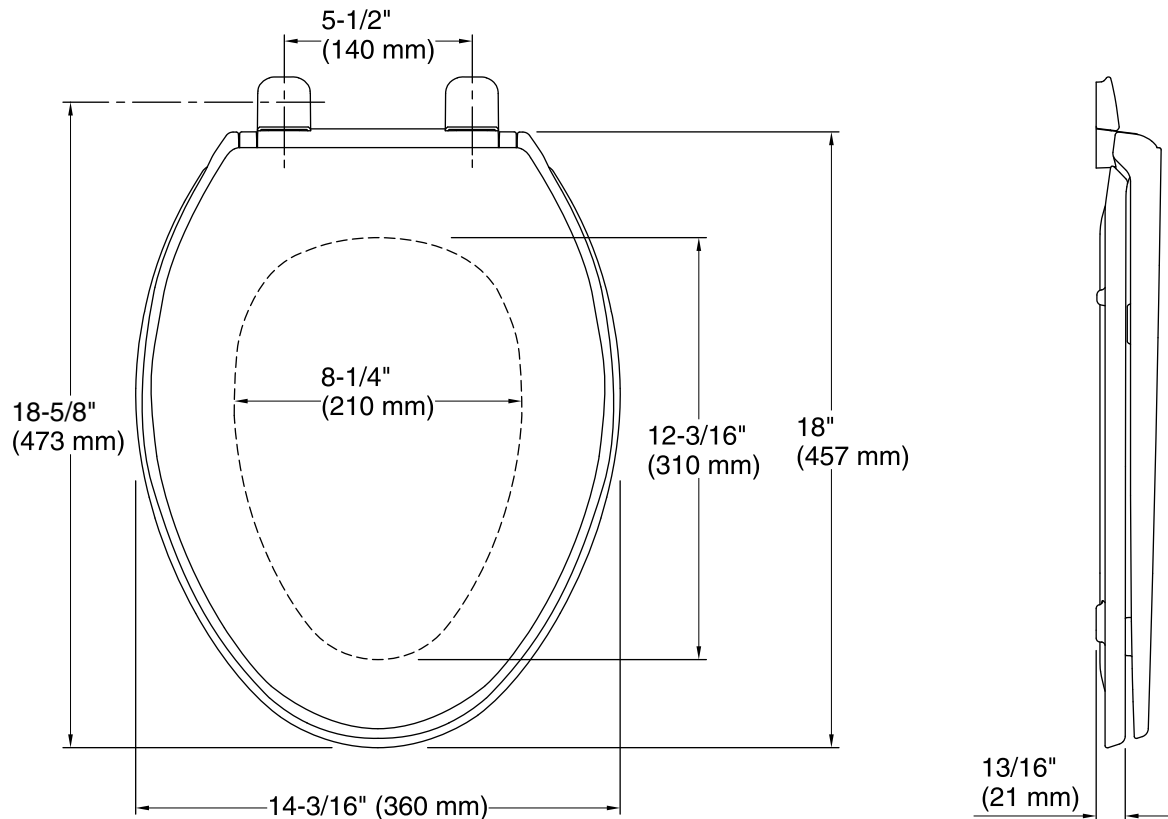

Color	Code	Description
	0	White
	96	Biscuit

Technical Information

All product dimensions are nominal.

Seat shape type: Elongated

Seat front type: Closed-front

Seat-mounting holes: 5-1/2" (140 mm)

Notes

Install this product according to the installation instructions.