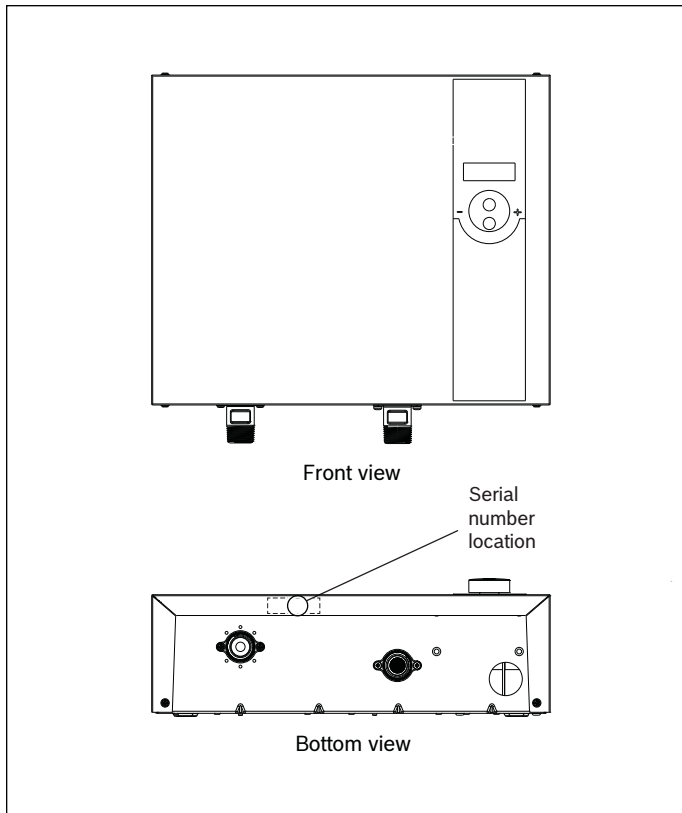

► **Location:**

The serial number can be found on a serial number sticker located on the bottom flange of the unit cover :

Figure 33

Serial Number Sticker Close-up

Figure 34

11.2 Tronic 3000 US12, US9, US7, US6, US3 Point-of-Use Electric Tankless Water Heaters