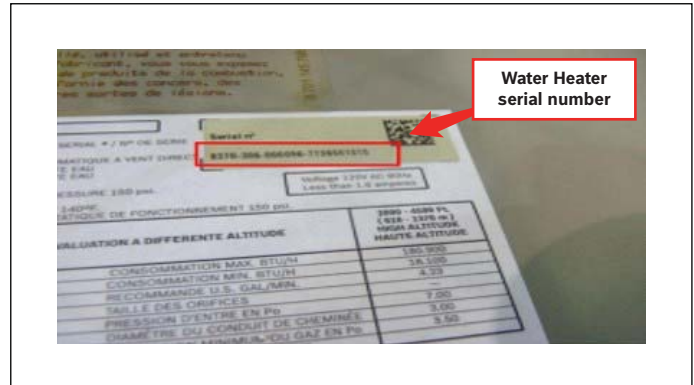

Figure 30

Label on Box Close-up

Figure 32

Rating Label Sticker Close-up

Figure 31

11 Electric Tankless & Mini-Tank Water Heaters

11.1 Tronic 6000C WH17, Tronic 6000C WH27, Tronic 5000C WH36 Whole House Electric Tankless Water Heaters