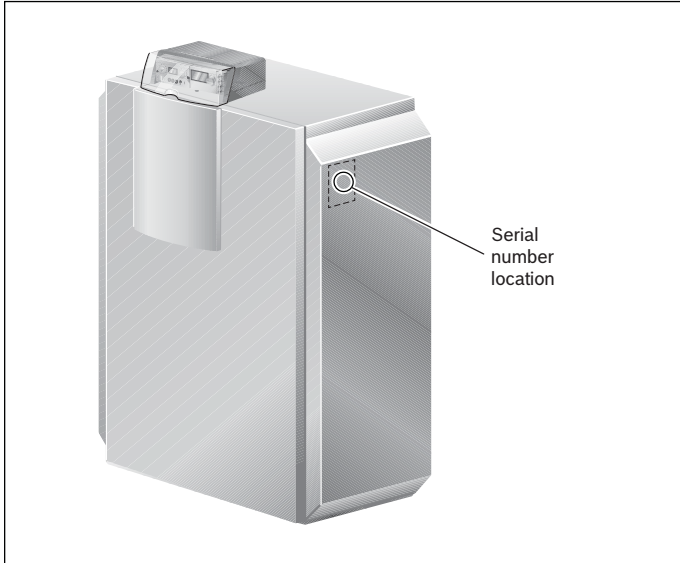

7.4 Buderus GB312 Series Boilers

► **Location:**

The serial number can be found on a the rating label sticker located on exterior of unit- right side:

Figure 22

GB312 Rating Label Sticker Close-up

Figure 23