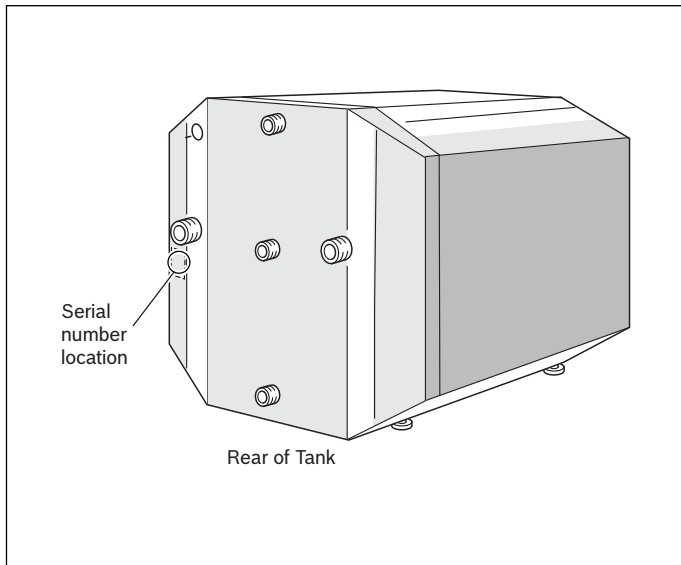

Figure 39

Rating Label Sticker Close-up

Figure 40

12.2 Horizontal Tanks: Buderus LT160, LT200 and LT300

► **Location:**

Serial number is found in the rating label sticker located on the outside casing of the tank.