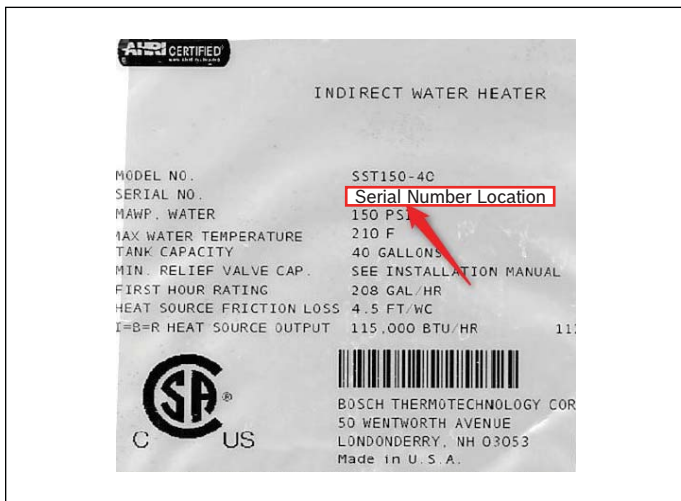

Figure 39

Rating Label Sticker Close-up

Figure 40

12.2 Horizontal Tanks: Buderus LT160, LT200 and LT300

► **Location:**

Serial number is found in the rating label sticker located on the outside casing of the tank.