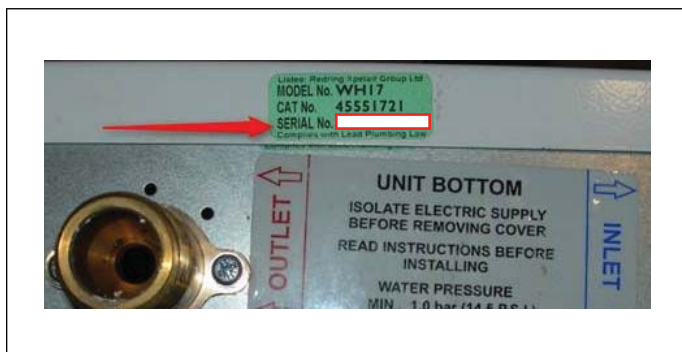

► **Location:**

The serial number can be found on a serial number sticker located on the bottom flange of the unit cover :

Figure 33

Serial Number Sticker Close-up

Figure 34

11.2 Tronic 3000 US12, US9, US7, US6, US3 Point-of-Use Electric Tankless Water Heaters