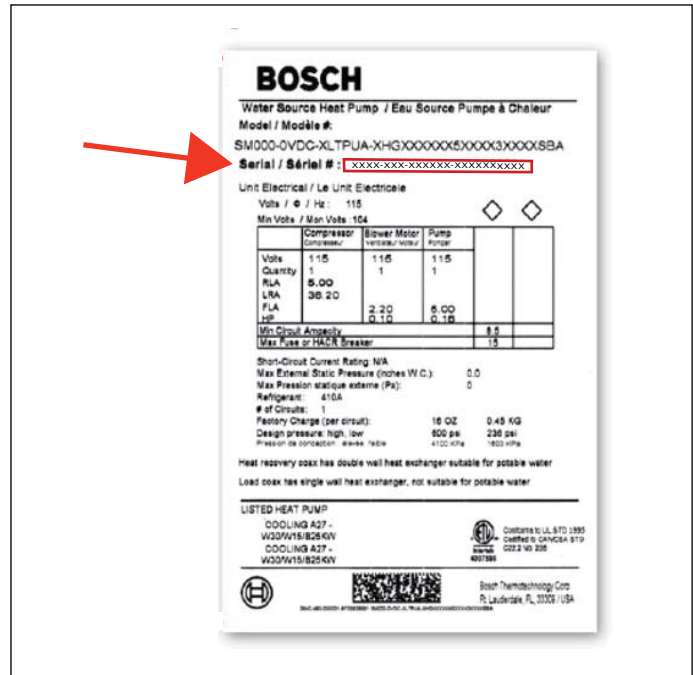

Rating Label Sticker Close-up

Figure 3