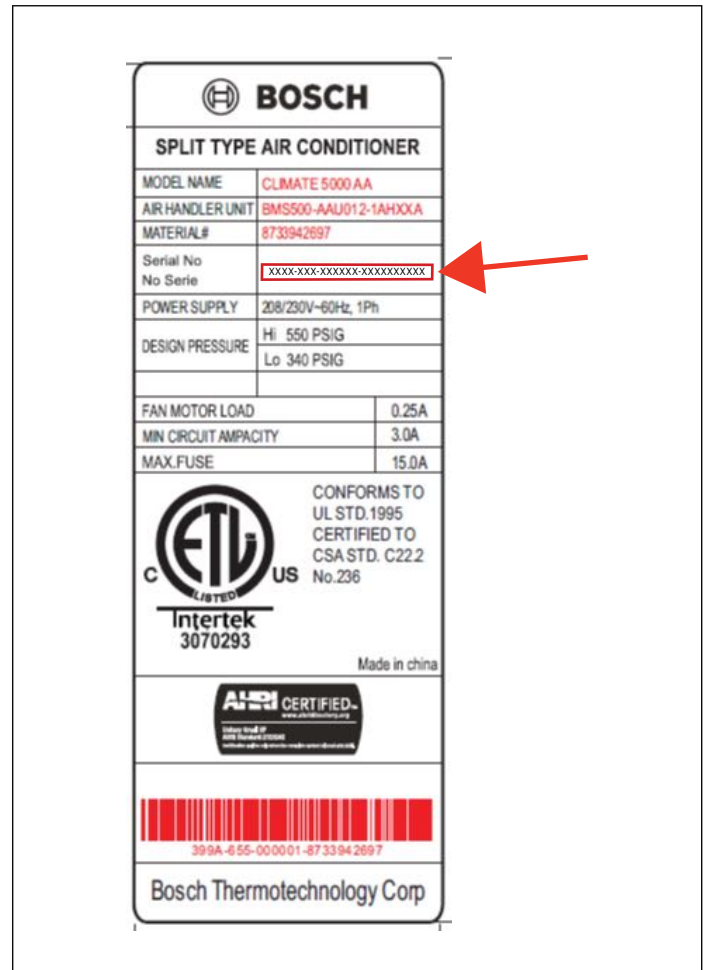

Rating Label Sticker Close-up

Figure 13