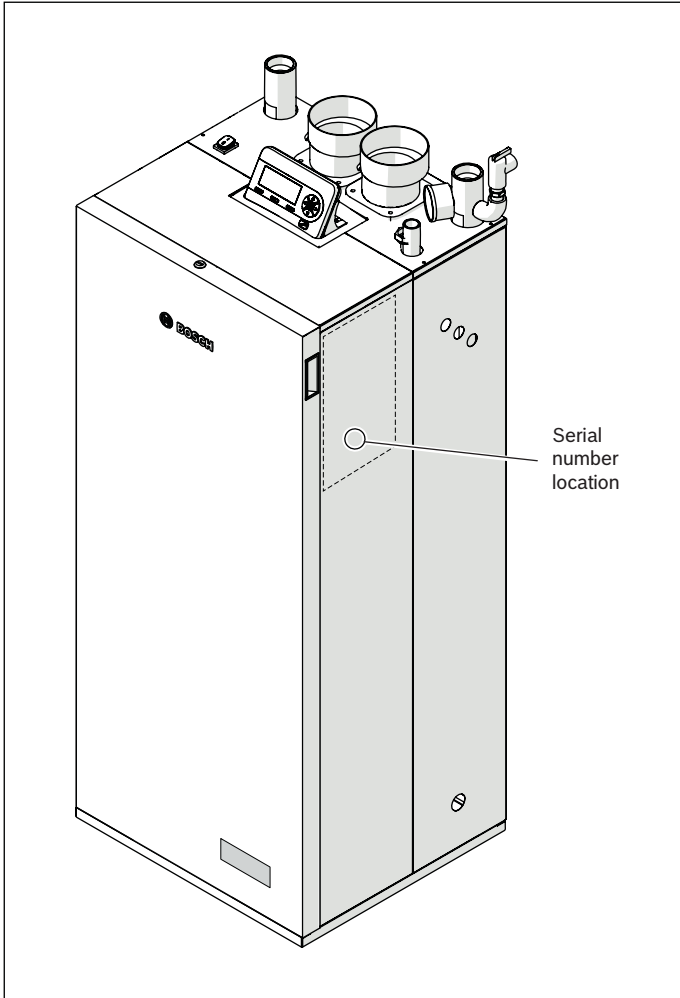

► **Location:**

The serial number can be found on a the rating label sticker located on exterior of unit- right side:

Figure 26

Rating Label Sticker Close-up

Figure 27

9.2 Buderus SB625WS / SB745WS Series Boiler