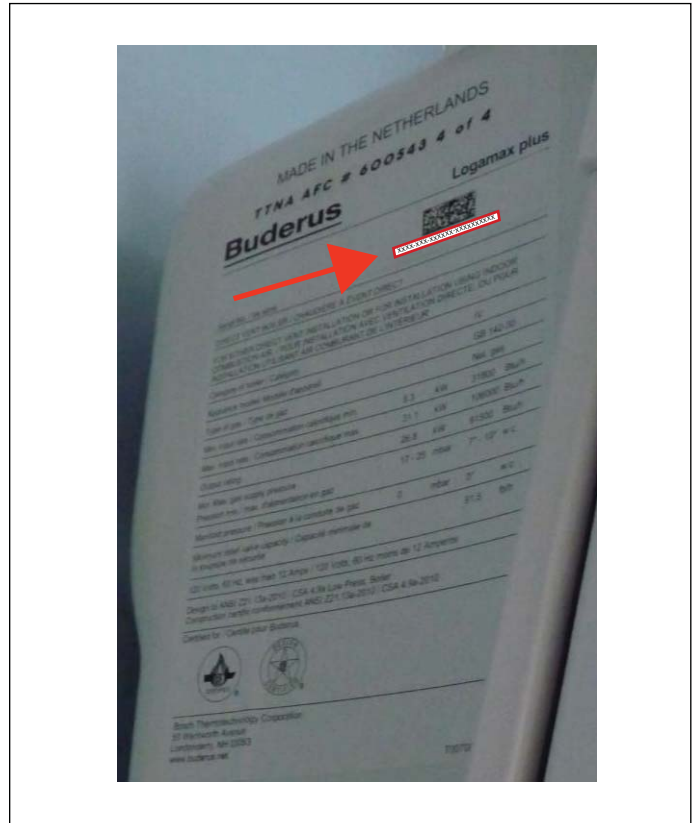

Figure 16

Figure 17

7.2 Buderus GB142 Series Boilers

► **Location:**

The serial number can be found on a the rating label sticker located on exterior of unit- upper left side:

Figure 18

GB142 Rating Label Sticker Close-up

Figure 19

7.3 Buderus GB162 Series Boilers

► **Location:**

The serial number can be found on a the rating label sticker located on exterior front of the unit:

Figure 20

GB162 Rating Label Sticker Close-up

Figure 21