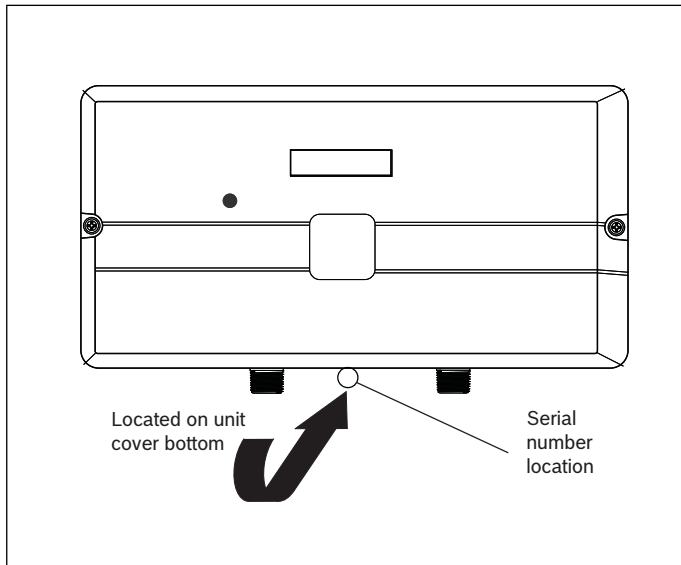

► **Location:**

The serial number can be found on a the rating label sticker located on exterior of unit- right side:

Figure 35

Rating Label Sticker Close-up

Figure 36

11.3 Tronic 3000T ES2.5, ES4, ES8 Point-of-Use Electric Mini-Tank Water Heaters