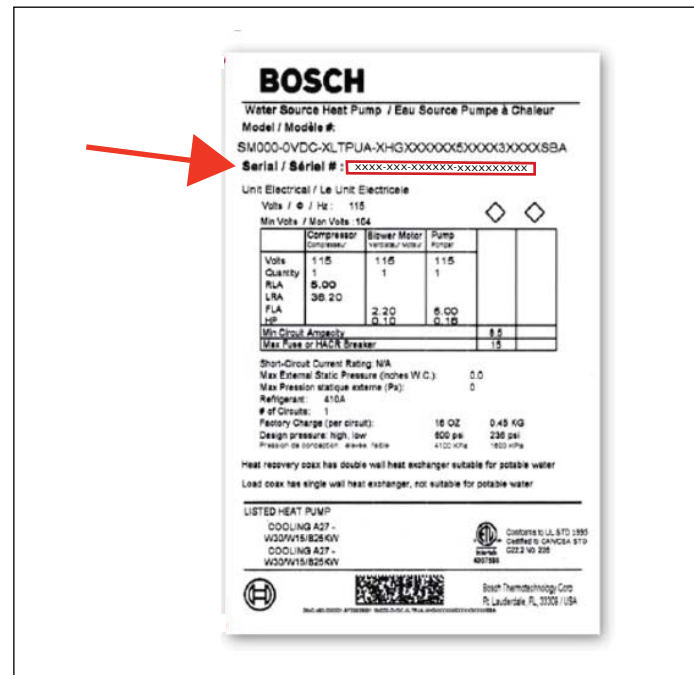

► **Location:**

The serial number can be found on the rating label located on the interior front of the unit. The outer casing must be removed to access serial number:

Figure 9

Rating Label Close-up

Figure 8

Rating Label Close-up

Figure 10

5 Minisplit Heat Pump / Air Conditioning Systems

5.1 Bosch Climate 5000AA Series

► **Location:**

The serial number can be found on a the rating label sticker located on exterior side of both indoor and outdoor units: