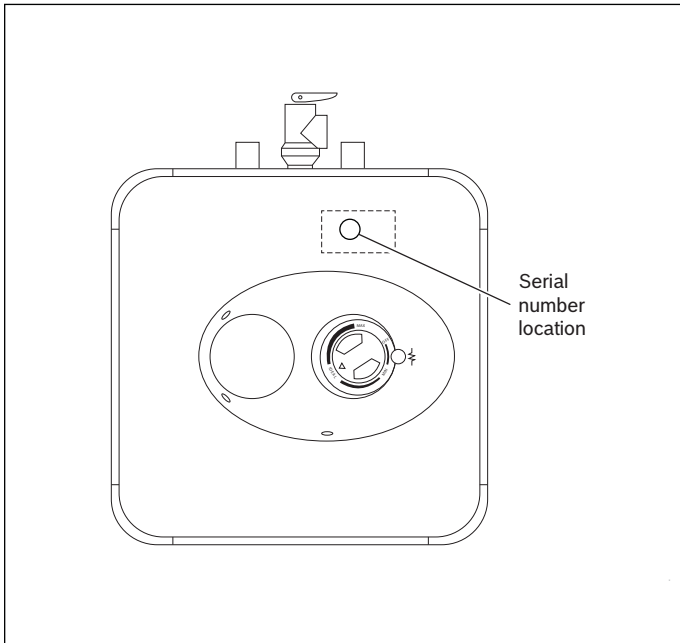

11.3 Tronic 3000T ES2.5, ES4, ES8 Point-of-Use Electric Mini-Tank Water Heaters

► **Location:**

The serial number is found in the rating label located on the front of the outside casing just above the rotary dial.

Figure 37