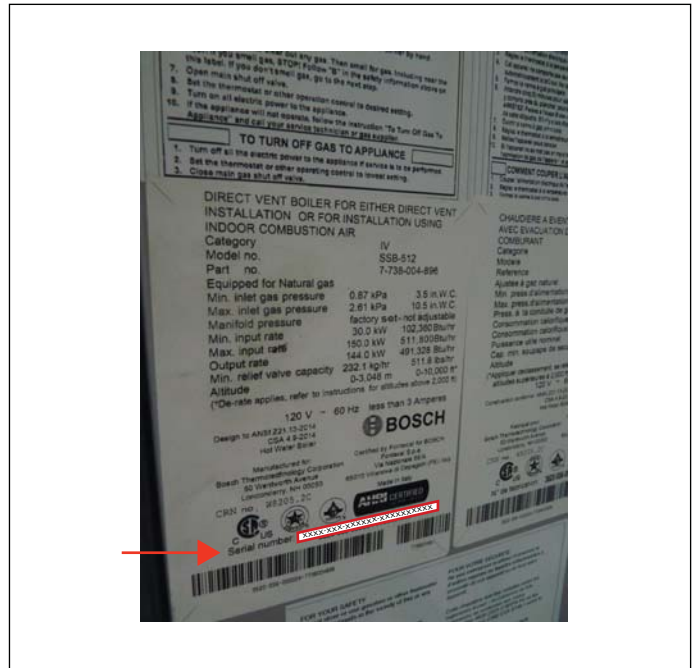

► **Location:**

The serial number can be found on a the rating label sticker located on exterior of unit- right side:

Figure 26

Rating Label Sticker Close-up

Figure 27

9.2 Buderus SB625WS / SB745WS Series Boiler