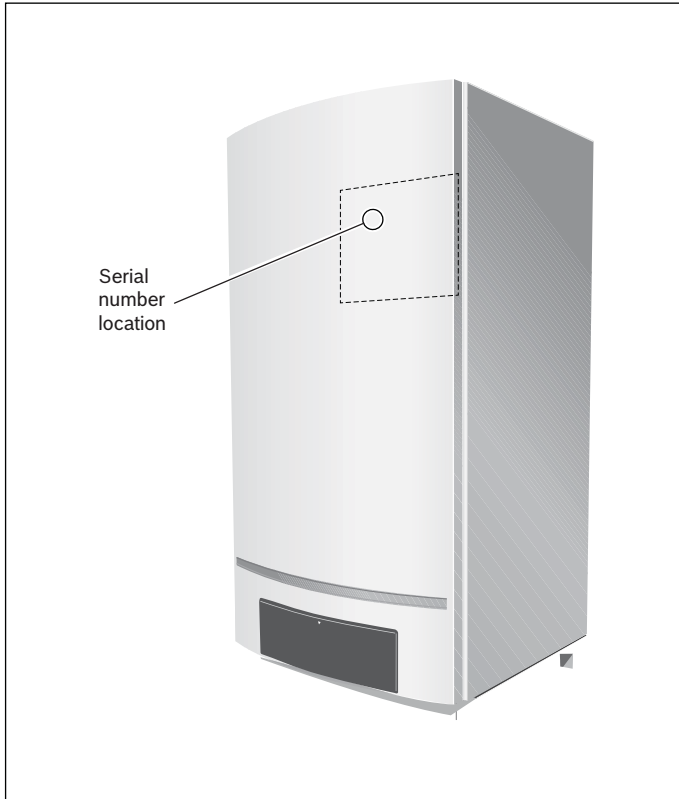

Figure 16

Figure 17

7.2 Buderus GB142 Series Boilers

► **Location:**

The serial number can be found on a the rating label sticker located on exterior of unit- upper left side:

Figure 18

GB142 Rating Label Sticker Close-up

Figure 19

7.3 Buderus GB162 Series Boilers

► **Location:**

The serial number can be found on a the rating label sticker located on exterior front of the unit:

Figure 20

GB162 Rating Label Sticker Close-up

Figure 21