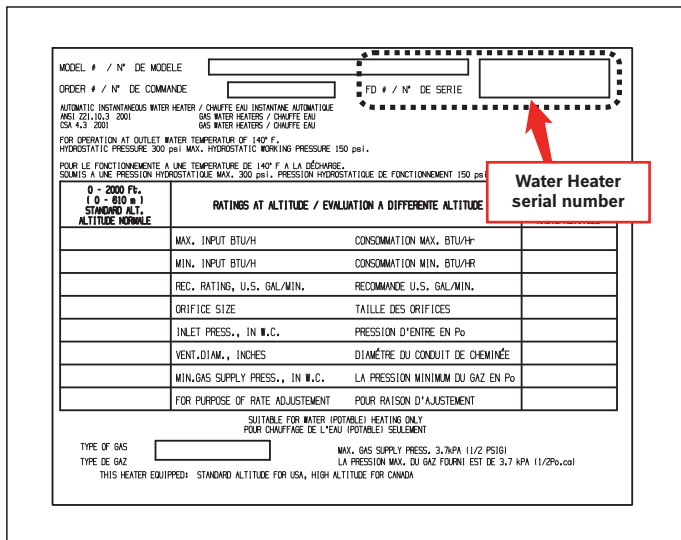

► **Location:**

The serial number can be found on the rating label sticker on exterior of the unit cover on the right hand side. The serial number can also be found on a label on the outside of the box:

Figure 30

Label on Box Close-up

Figure 32

Rating Label Sticker Close-up

Figure 31

11 Electric Tankless & Mini-Tank Water Heaters

11.1 Tronic 6000C WH17, Tronic 6000C WH27, Tronic 5000C WH36 Whole House Electric Tankless Water Heaters