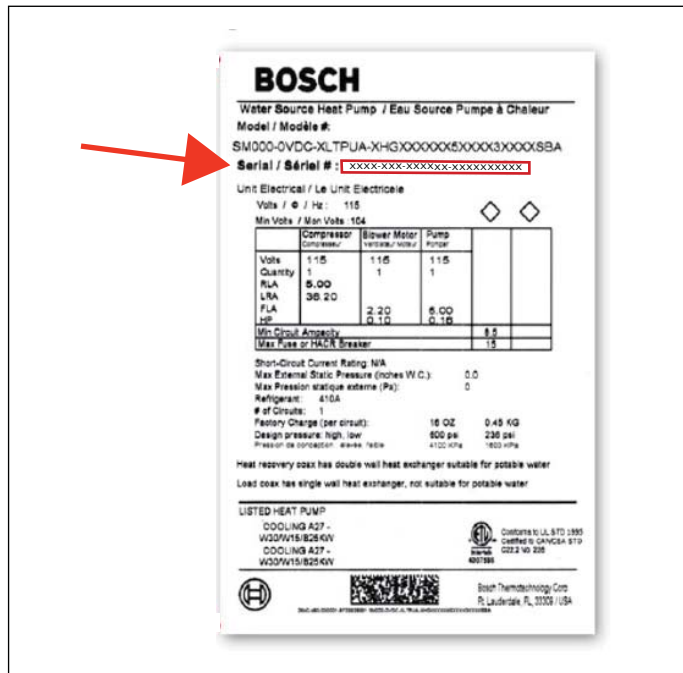

► **Location:**

The serial number can be found on the rating label located on the interior front of the unit. The outer casing must be removed to access serial number:

Figure 9

Rating Label Close-up

Figure 8