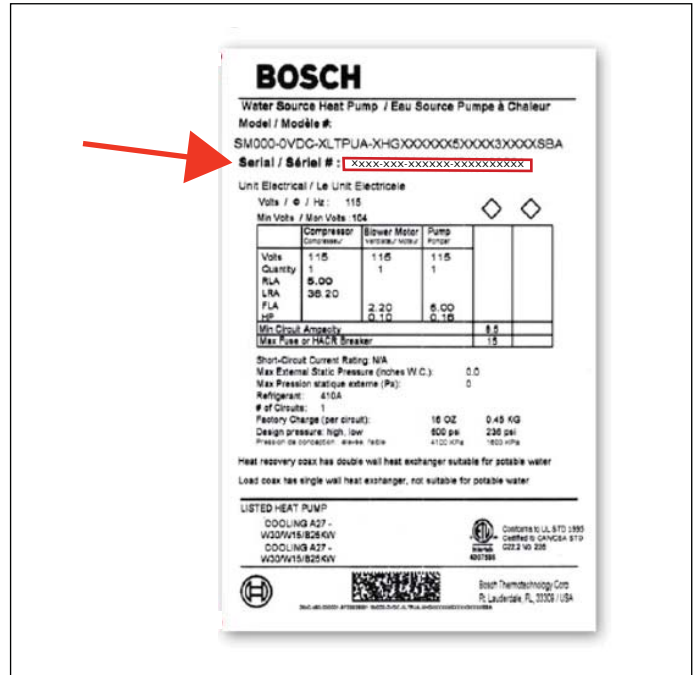

► **Location:**

The serial number can be found on the rating label sticker located on exterior front of the air handler and condenser sections:

Air Handler

Figure 4

Condenser

Figure 5

Rating Label Sticker Close-up

► **Location:**

The serial number can be found on the rating label located on the interior front of the unit. The outer casing must be removed to access serial number:

Figure 9

Rating Label Close-up

Figure 8