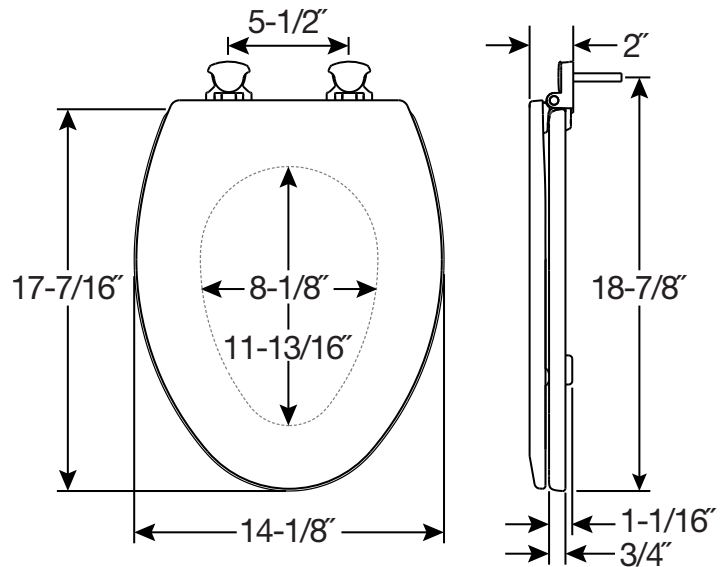

1500EC

RESIDENTIAL ENAMELED WOOD TOILET SEAT

FEATURES:

- **Easy•Clean & Change®**
Removes for easy cleaning

SPECIFICATIONS:

Size: Elongated

Material: Enameled Wood

Style: Closed Front with Cover