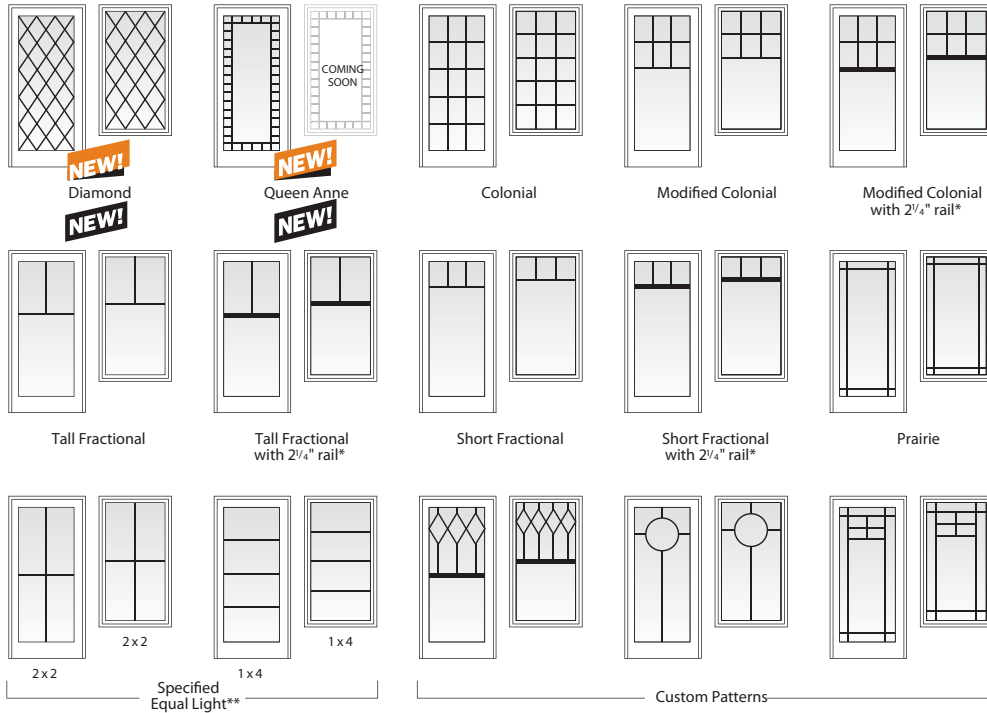

A-Series Product Label

Note:

Every A-Series Casement and Picture Window has a permanent label containing a unique identification number. The label on a casement or picture window is located beneath the sill stop. The product ID number may be 5 to 9 digits long, depending upon the age of the unit. On replacement parts the product ID is the set of numbers that appears before the first hyphen. When ordering replacement parts, providing the product ID ensures that replacement parts match the specifications.

Insect Screens

Insect Screen Parts		
Insect Screen Strike		
		Color
		Tan
		White
		Order No.
		1361393
		1361395

A-Series Casement & Picture Windows (2008 to Present)

Standard, Transom and Picture Windows

Grilles

Grilles Patterns - Standard / Interior and Exterior

Standard Grille Patterns

Grille Profiles - Grilles / Standard / Interior and Exterior

Grilles

Grille Types - Grilles / Standard / Interior and Exterior