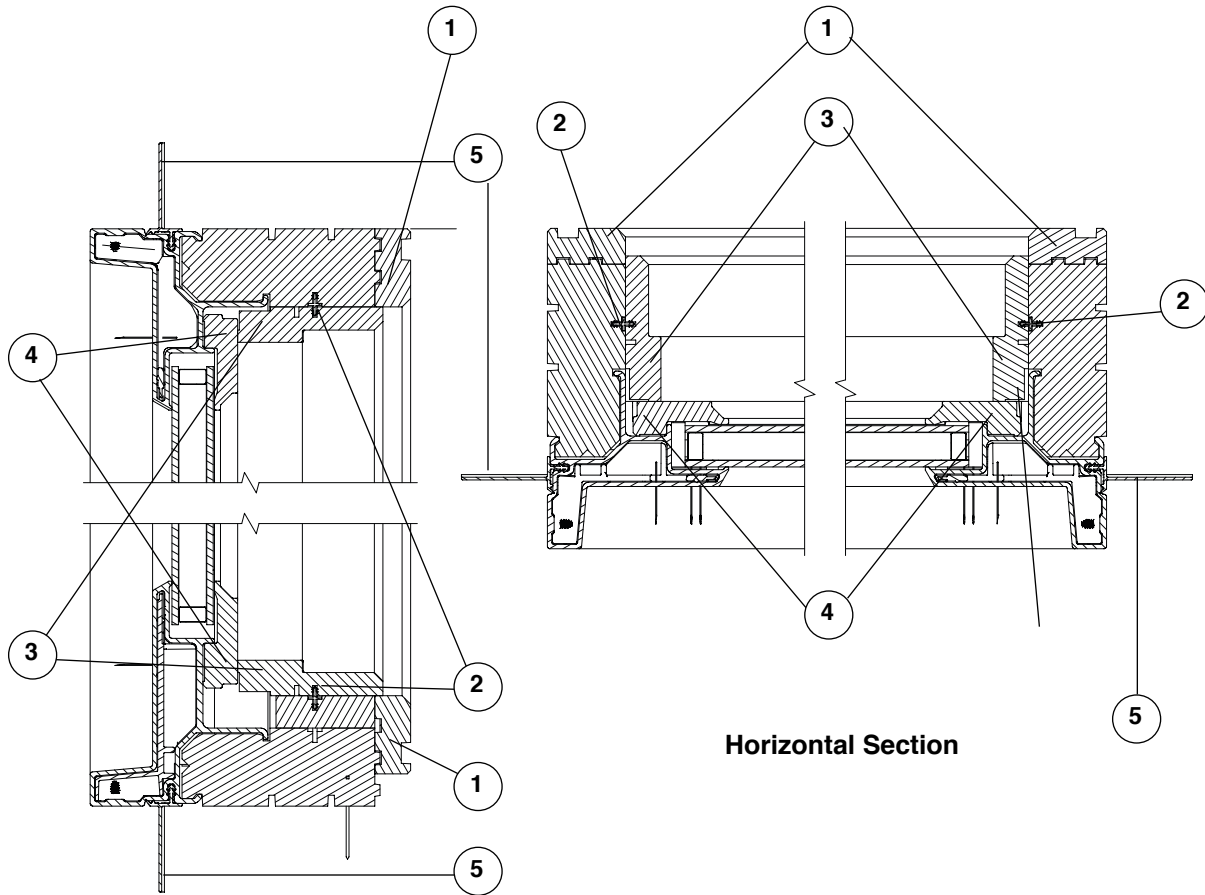

Frames

Frames - Picture Windows

Vertical Section

Horizontal Section

1. Inside Stop
2. Fastene
3. Trim Stop
4. Glass Stop
5. Flange

A-Series Casement Picture Window Frame Assembly