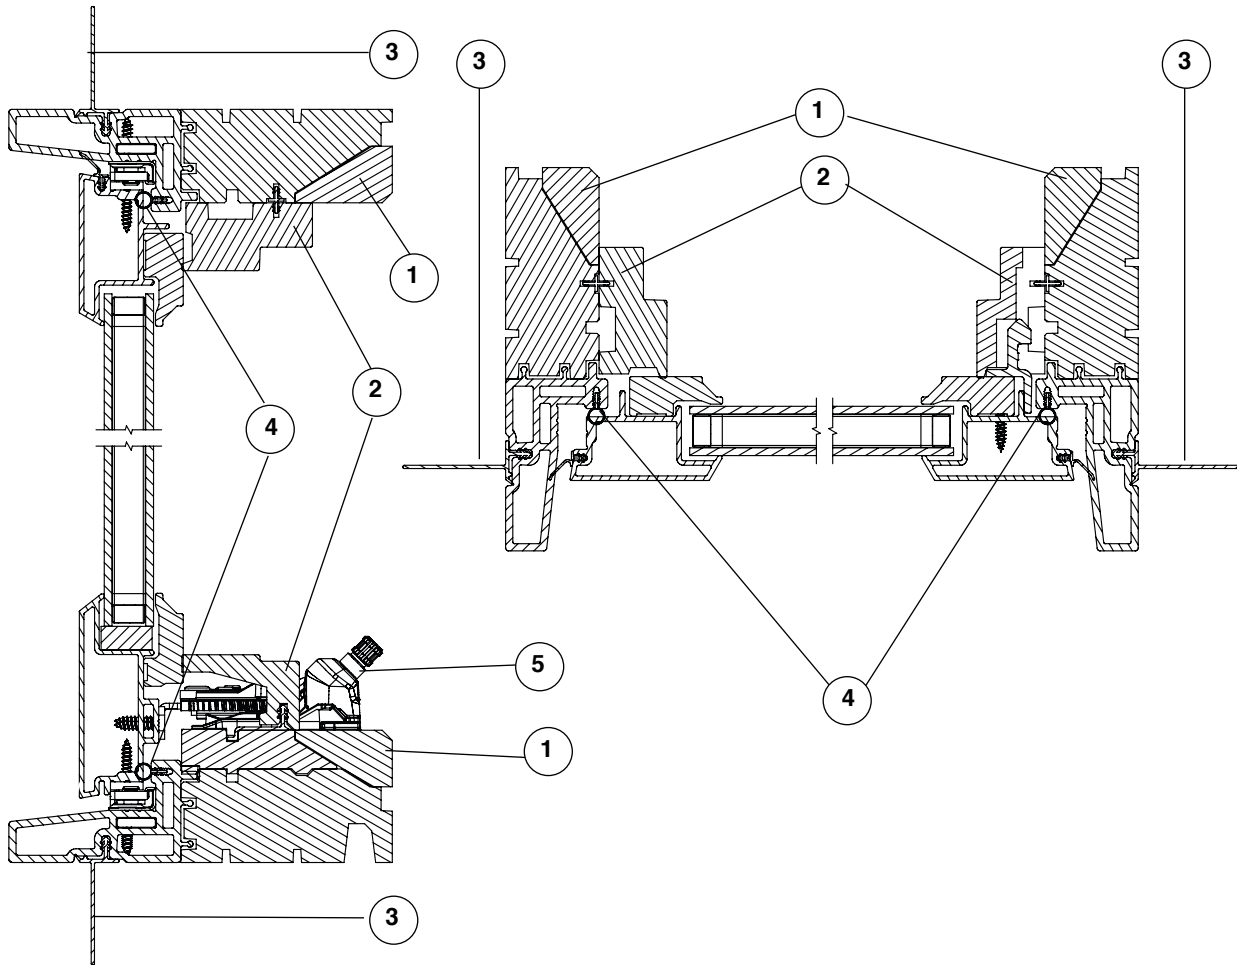

Frames

Frames - Standard Windows

1. Inside Stop
2. Trim Stop
3. Nailing Flange
4. Weatherstrip
5. Operator

A-Series Casement Frame Assembly