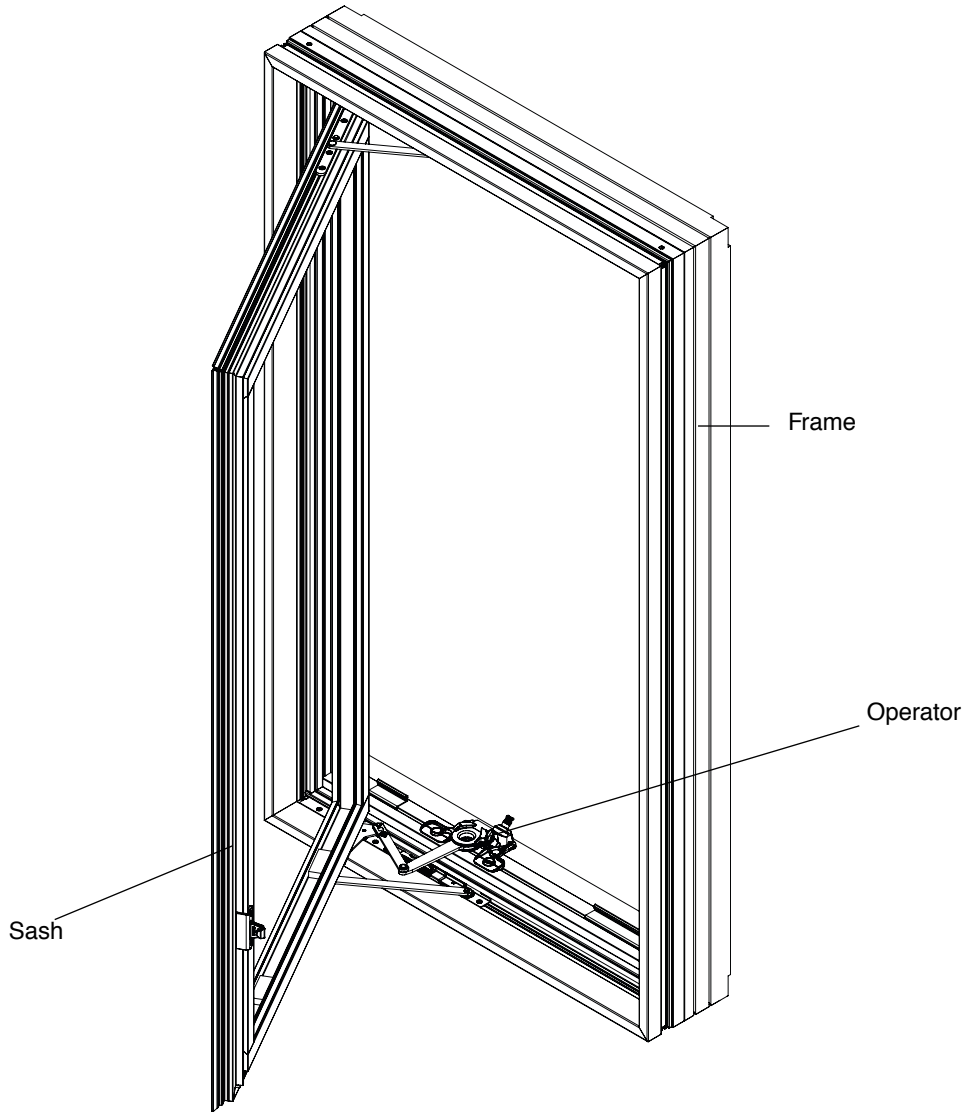

Stops - Venting and Stationary Windows	37
Stops - Picture Windows	39
Frame Parts	41

A-Series Casement & Picture Windows (2008 to Present)

Standard, Transom and Picture Windows

Parts Illustration

Parts Illustration - Standard Window

Manufactured 2008 to Present
A-Series Casement Window Unit Parts

Unit viewed from exterior.