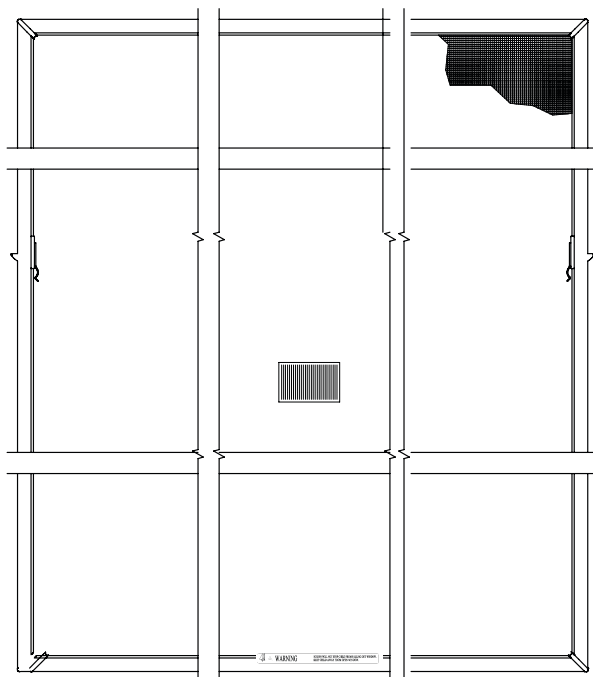

Insect Screens

Insect Screens - TruScene® Screens

Insect Screens - TruScene Screens

CUSTOM	57.933 TO 65.933	29.170
	49.933 TO 57.870	23.170
	37.933 TO 49.870	17.170
	UP TO 37.808	10.545
SIZE DES	SCREEN HEIGHT (SH)	LATCH LOCATION (LL)

ACW60	65.933	29.170
ACW58	61.933	
ACW54	57.933	
ACW50	53.933	23.170
ACW48	49.933	
ACW44	45.933	17.170
ACW40	41.933	
ACW38	37.933	
ACW34	33.933	
ACW30	29.933	10.545
ACW28	25.933	
ACW24	21.933	
ACW20	17.933	
SIZE DES	SCREEN HEIGHT (SH)	LATCH LOCATION (LL)

ACW30	30.902	-
ACW210	28.902	-
ACW28	26.902	-
ACW26	24.902	-
ACW24	22.902	-
ACW20	18.902	-
ACW18	14.902	-
SIZE DES	SCREEN WIDTH (SW)	LATCH LOCATION (LL)

Note:

TruScene (R) Screens are available in three wood species and six stain colors. Replacement screen for standard and custom sized casement window is made to order.

To order, state:

1. Description of part (TruScene Screen)
2. Product ID (from product label, see page 5)

Wood Species:

Pine	Oak	Maple

Stain Colors:

Honey	Cinnamon	Russet	Mocha	Espresso	Clear Coat