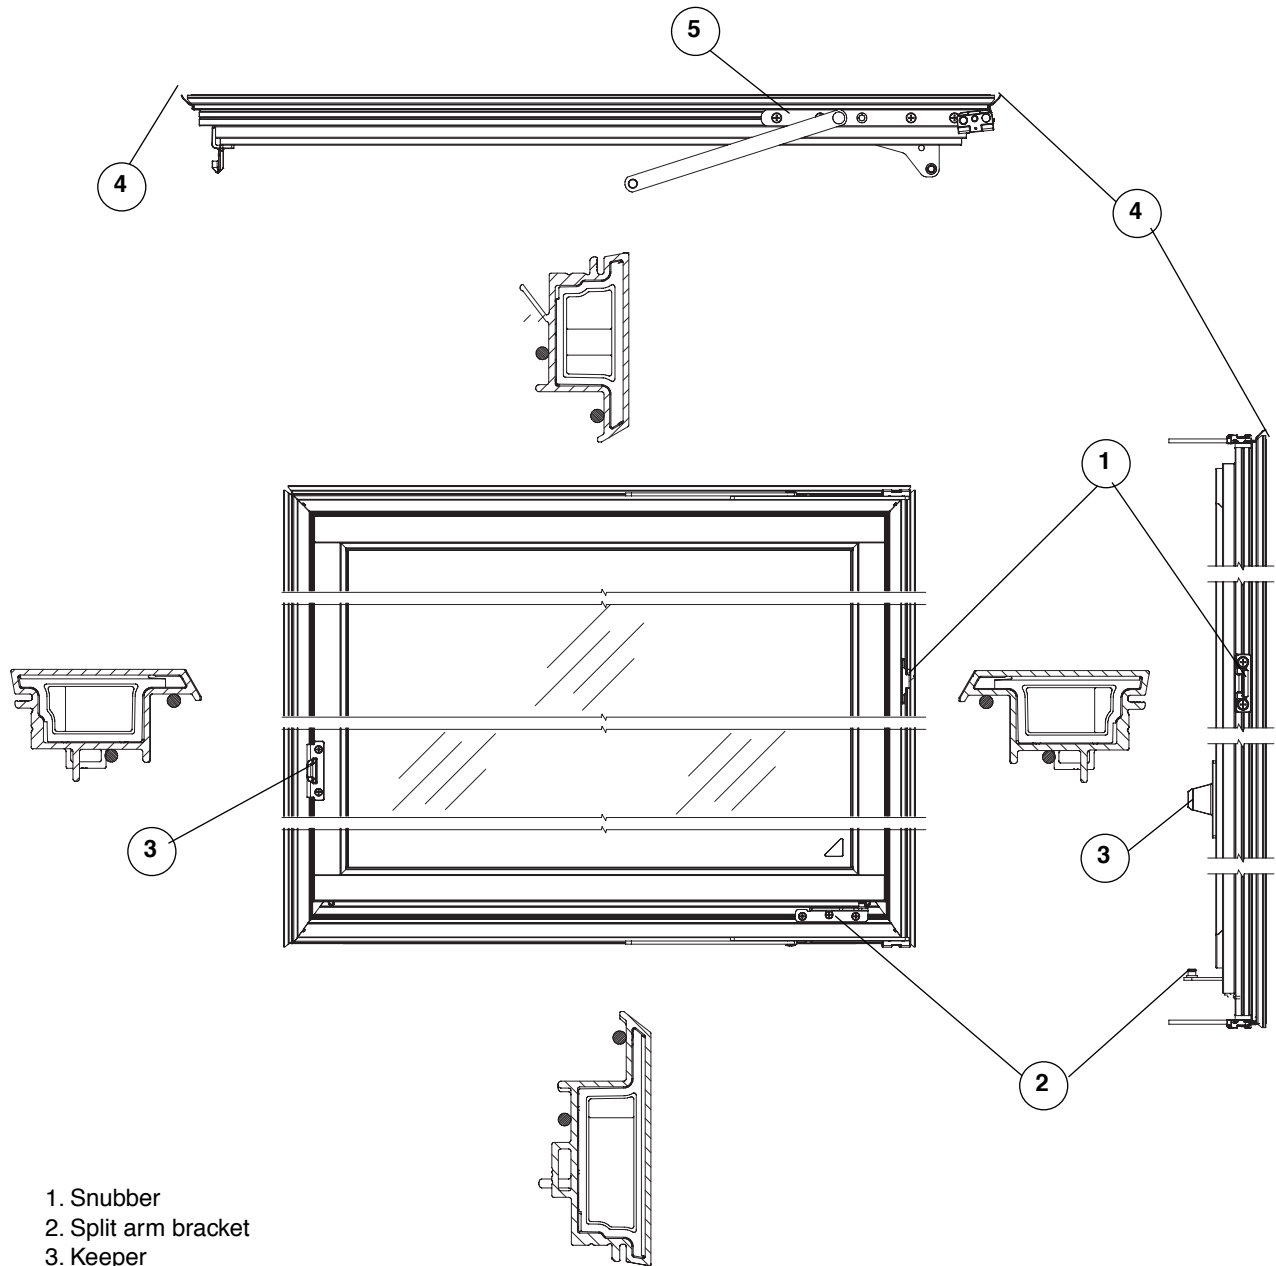

A-Series Casement & Picture Windows (2008 to Present)

Standard, Transom and Picture Windows

Sash

Sash Assembly - Split Arm

A-Series Casement Sash

Unit viewed from exterior.