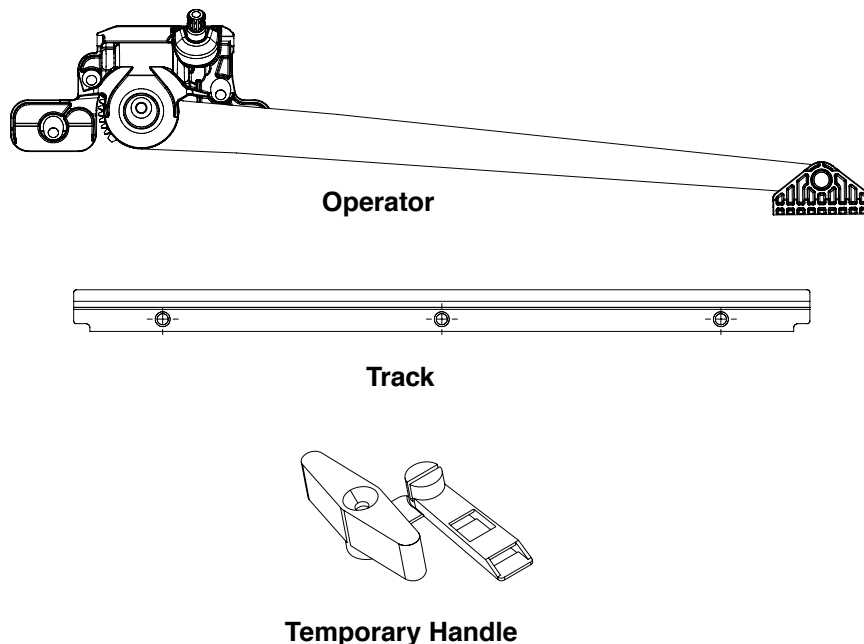

	Order No.
	1361394

Hardware

Straight Arm Operator

Note:

Use 10" Standard Hinge on these units.

Use 10" Egress Hinge on these units.

Use 13" Maxim Hinge on these units

A-Series Casement Straight Arm Operator