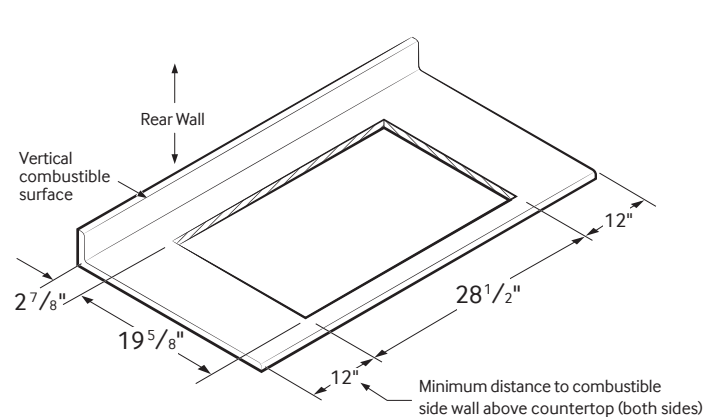

887276183251

Cooktop Dimensions

Cutout Dimensions of Countertop

SAMSUNG

Actual color may vary. Design, specifications, and color availability are subject to change without notice. Non-metric weights and measurements are approximate.