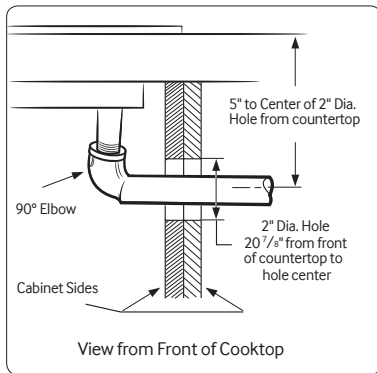

See built-in oven installation for complete installation instructions.

Total Power (BTU)

56K

Power Source

120V/60Hz

Gas Cooktop (BTU)

- Right Front: 13K
- Left Front: 9.5K
- Right Rear: 5K Simmer
- Left Rear: 9.5K
- Center: 19K (Dual)

Warranty

One (1) Year All Parts and Labor

Product Dimensions & Weight (WxHxD)

Outside (Max) Cooktop Dimensions:

30" x 3 $\frac{1}{8}$ " x 21"

Cooktop Cut-Out Dimensions:

28 $\frac{1}{2}$ " x 3 $\frac{1}{8}$ " x 19 $\frac{5}{8}$ "

Weight: 27.1 lbs. (27.6 lbs. Black Stainless Steel)

Shipping Dimensions & Weight (WxHxD)

Dimensions:

34 $\frac{11}{16}$ " x 10 $\frac{5}{8}$ " x 25 $\frac{5}{8}$ "

Weight: 74.5 lbs. (75.0 lbs. Black Stainless Steel)

Color

Model #

UPC Code

Stainless Steel

NA30K6550TS

887276183473

Black Stainless Steel

NA30K6550TG

887276183251