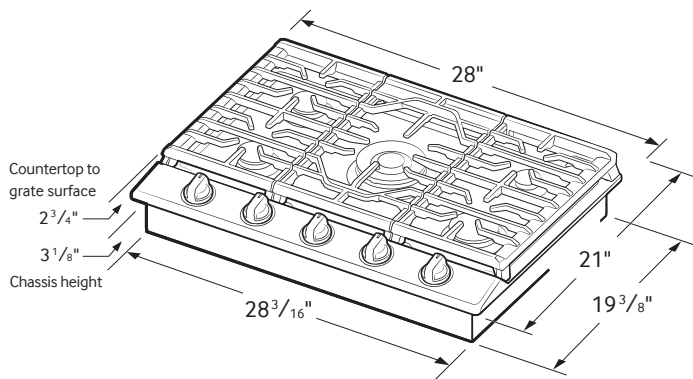

Warranty

One (1) Year All Parts and Labor

Product Dimensions & Weight (WxHxD)

Outside (Max) Cooktop Dimensions:

30" x 3 $\frac{1}{8}$ " x 21"

Cooktop Cut-Out Dimensions:

28 $\frac{1}{2}$ " x 3 $\frac{1}{8}$ " x 19 $\frac{5}{8}$ "

887276183251

Cooktop Dimensions

Cutout Dimensions of Countertop

SAMSUNG

Actual color may vary. Design, specifications, and color availability are subject to change without notice. Non-metric weights and measurements are approximate.