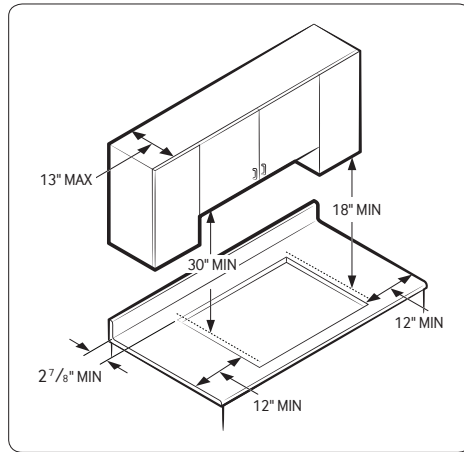

See built-in oven installation for complete installation instructions.

Total Power (BTU)

56K

Power Source

120V/60Hz

Gas Cooktop (BTU)

- Right Front: 13K
- Left Front: 9.5K
- Right Rear: 5K Simmer
- Left Rear: 9.5K
- Center: 19K (Dual)

Warranty

One (1) Year All Parts and Labor

Product Dimensions & Weight (WxHxD)

Outside (Max) Cooktop Dimensions:

30" x 3 $\frac{1}{8}$ " x 21"

Cooktop Cut-Out Dimensions:

28 $\frac{1}{2}$ " x 3 $\frac{1}{8}$ " x 19 $\frac{5}{8}$ "

Weight: 27.1 lbs. (27.6 lbs. Black Stainless Steel)

Shipping Dimensions & Weight (WxHxD)

Dimensions:

34 $\frac{11}{16}$ " x 10 $\frac{5}{8}$ " x 25 $\frac{5}{8}$ "

Weight: 74.5 lbs. (75.0 lbs. Black Stainless Steel)

Color

Model #

UPC Code

Stainless Steel

NA30K6550TS

887276183473

Black Stainless Steel

NA30K6550TG

887276183251