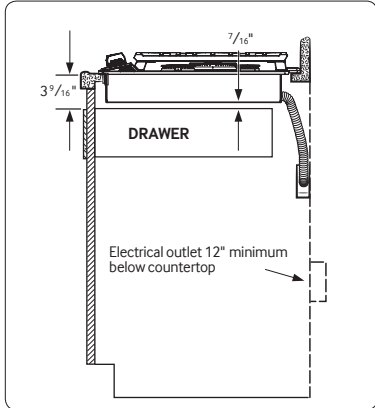

NA30K6550TS

30" Gas Cooktop

Installing Your Cooktop

Can be installed over a single oven.

All horizontal clearances must be maintained for a minimum of 18" above the cooking surface.

Allow $\frac{7}{16}$ " minimum vertical clearance from the cooktop bottom (or $\frac{3}{16}$ " minimum depth from the countertop) to any combustible surfaces, including the upper edge of a drawer installed below the cooktop.

Maintain the following minimum clearance dimensions.