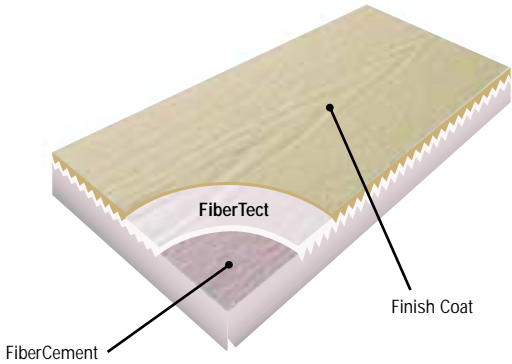

## WEATHERBOARDS SIDING – HIGHEST APPEAL AND HIGHEST PERFORMANCE

Fiber cement siding  
outperforms wood.

Here's how:

- Consistent quality and excellent dimensional stability
- Class 1 (A) Fire Rating
- Impervious to wood-boring insects
- Resists damaging effects of salt spray and UV rays
- Will not rot
- High job site durability

THE DURAPRESS® SYSTEM  
MAKES THE DIFFERENCE

CertainTeed's manufacturing system provides:

- Authentic, consistent **DuraPress**  
grain definition **S Y S T E M**
- Tougher product less likely to fracture on impact
- 60% higher interlaminar bond strength results in superior freeze/thaw protection
- Exclusive precuring chamber reduces surface chalking

*Pressing of the fiber cement sheets with DesignMold™ plates reproduces the realistic, indelible grains and textures of real cedar and hand-troweled stucco.*

## FIBERTECT™ SEALS THE BEAUTY IN

The exclusive FiberTect™ Sealing System is far more than a primer:

- FiberTect penetrates into and bonds with FiberCement
- Seals against unwanted moisture significantly better than other competitive priming systems
- Bonds to the paint for a longer-lasting, better-looking finish
- The industry's longest paint window, based on written warranties