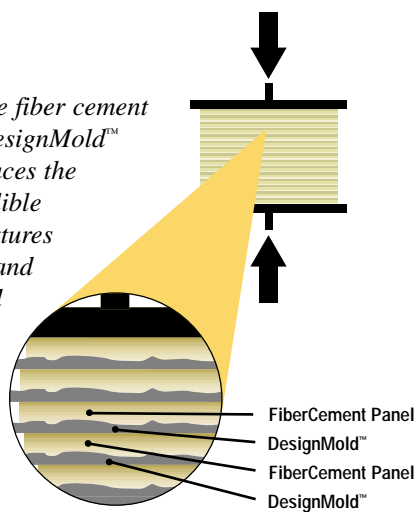

CertainTeed's proprietary DuraPress<sup>®</sup> System of manufacturing gives WeatherBoards siding superior protection against the elements. And to further protect its beauty, WeatherBoards is available factory-sealed with the exclusive FiberTect<sup>™</sup> Sealing System. Your home deserves the great looks and long-lasting durability of WeatherBoards siding, America's finest fiber cement siding.

## WEATHERBOARDS SIDING – HIGHEST APPEAL AND HIGHEST PERFORMANCE

Fiber cement siding  
outperforms wood.

Here's how:

- Consistent quality and excellent dimensional stability
- Class 1 (A) Fire Rating
- Impervious to wood-boring insects
- Resists damaging effects of salt spray and UV rays
- Will not rot
- High job site durability

THE DURAPRESS® SYSTEM  
MAKES THE DIFFERENCE

CertainTeed's manufacturing system provides:

- Authentic, consistent **DuraPress**  
grain definition **S Y S T E M**
- Tougher product less likely to fracture on impact
- 60% higher interlaminar bond strength results in superior freeze/thaw protection
- Exclusive precuring chamber reduces surface chalking

*Pressing of the fiber cement sheets with DesignMold™ plates reproduces the realistic, indelible grains and textures of real cedar and hand-troweled stucco.*