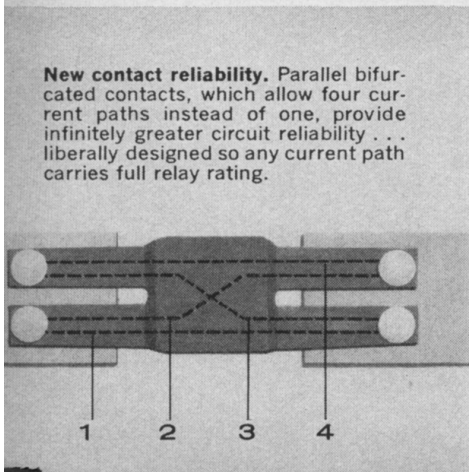

Another Cutler-Hammer first! Up to 24 poles in an area less than the size of a dollar bill.

Space savingest relay you've ever seen: New Cutler-Hammer "Compact 300"

Versatile 300 V. control relay is so reliable it's permanently sealed!