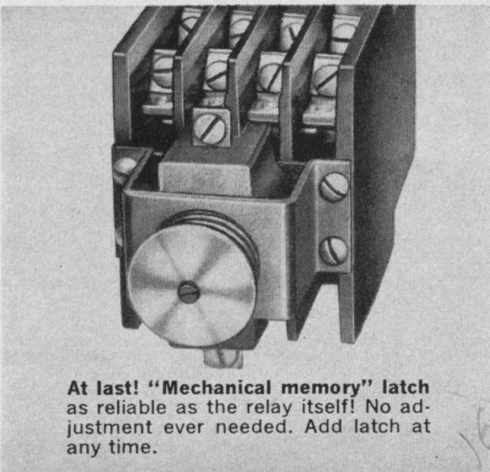

Another Cutler-Hammer first! Up to 24 poles in an area less than the size of a dollar bill.

Space savingest relay you've ever seen: New Cutler-Hammer "Compact 300"

Versatile 300 V. control relay is so reliable it's permanently sealed!

Here is the best answer yet to the need for an extremely reliable, small-size 300 V, 6 amp., industrial relay—the new "Compact 300" from Cutler-Hammer.

Every detail known that affects relay reliability has been improved in the "Compact 300." Bifurcated contacts which make possible *four* current paths rather than one, add millions of operations to the "Compact 300's" electrical reliability.

In fact, we're so confident of its electro-mechanical reliability, we permanently enclose the "Compact 300." And, if it should be damaged by a fault current, you throw it away and replace it with a new one. Its low price makes this an economical, practical maintenance procedure.