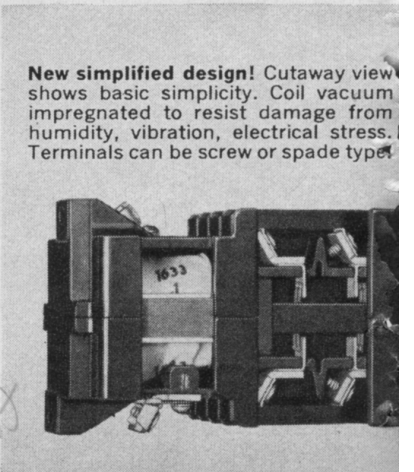

Another Cutler-Hammer first! Up to 24 poles in an area less than the size of a dollar bill.

Space savingest relay you've ever seen: New Cutler-Hammer "Compact 300"

Versatile 300 V. control relay is so reliable it's permanently sealed!

Here is the best answer yet to the need for an extremely reliable, small-size 300 V, 6 amp., industrial relay—the new "Compact 300" from Cutler-Hammer.

Every detail known that affects relay reliability has been improved in the "Compact 300." Bifurcated contacts which make possible *four* current paths rather than one, add millions of operations to the "Compact 300's" electrical reliability.